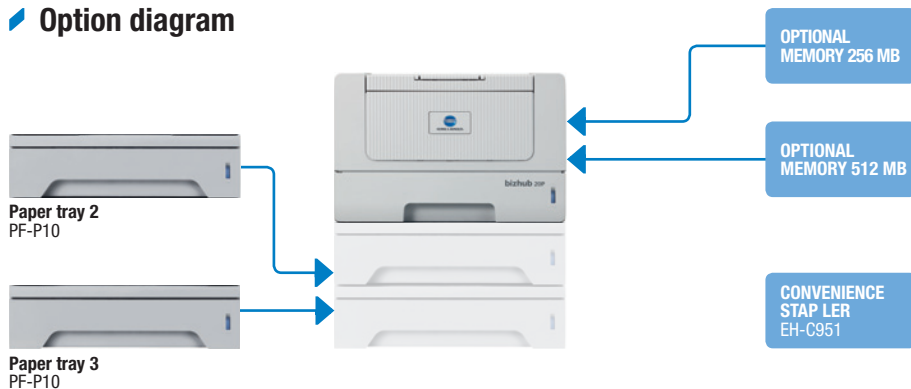

KONICA MINOLTA

bizhub 20P

- ✦ Black & white A4 printer
- ✦ Up to 30 pages per minute

✦ Functionality

Printing

- Black & white
- PCL/PS
- Local/network
- USB

Option diagram

Finishing options

Duplex

Descriptions

bizhub 20P Laser printer with 30 ppm monochrome. Equipped with standard network interface, PCL 6 and PostScript 3 support. Paper capacity of 50 + 250 sheets standard and 2 x 250 sheets optional for media sizes from A6 up to A4. Output capacity of 150 sheets face-down. Up to 544 MB of memory (32 MB standard).

PF-P10 Paper tray	250 sheets, A5-A4, 60-150 gsm
256 MB Extended memory	256 MB memory extension for faster processing
512 MB Extended memory	512 MB memory extension for faster processing
SX-600 Wireless LAN	Wireless LAN to network connector
EH-C591 Convenience Stapler	Convenient stapling of up to 50 prints per set

Manual bypass	50 sheets; A6 – A4; 60 – 163 gsm; Custom (69.8 – 216 x 116 – 406.4 mm)
Automatic duplexing	A4; 60 – 105 gsm
Output capacity	150 sheets (face-down); 1 sheet (face-up)
Print volume (monthly)	Average 1,000 pages
Toner lifetime	Yield up to 8,000 pages (ISO 19752 compliant)
Drum lifetime	Yield up to 25,000 pages
Power consumption	Max.: 930 W; printing: 675 W; stand-by: 75 W sleep mode: 6 W
System dimensions (W x D x H, mm)	371 x 384 x 246
System weight	8.3 kg (without consumables) 9.6 kg (with consumables)